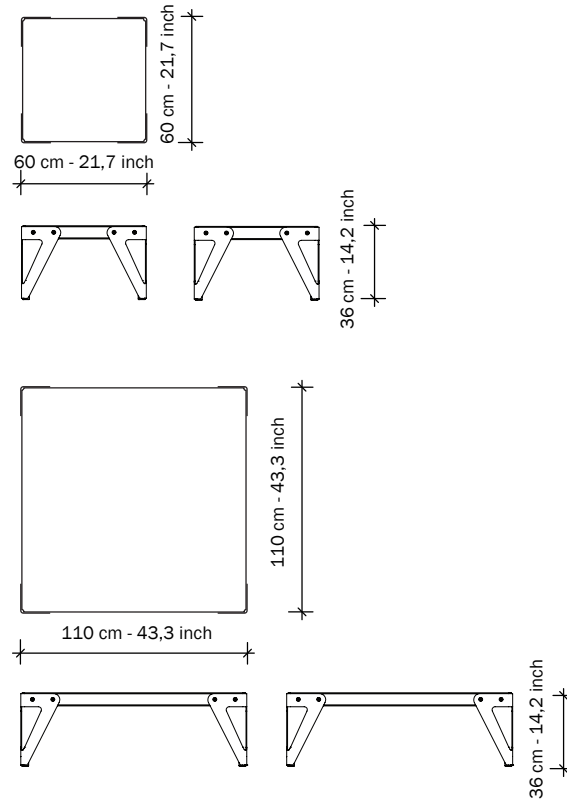

LLOYD Low table

60x60 110x110
SERENER

SPECIFICATIONS

Table top:

Steel, 2 mm thick,
powder coated.

Table leg:

Steel, 4 mm thick,
powder coated,
with plastic feet.

Bolts:

allen bolts, black.

Weight:

60x60x36: 15,5 kg - 34,2 lb.
110x110x36: 30,6 kg - 67,5 lb.

3D-FILES OR HR-IMAGES

Check: www.functionals.eu/downloads

Black White Dark grey Parallel Rust Light blue